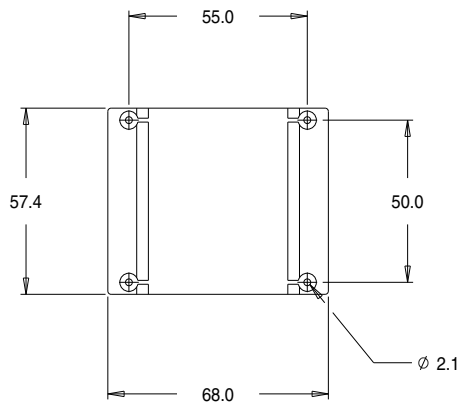

Part No. U39177  
UI39 x 17.0 'U' Range Box

Dimensions in millimetres.