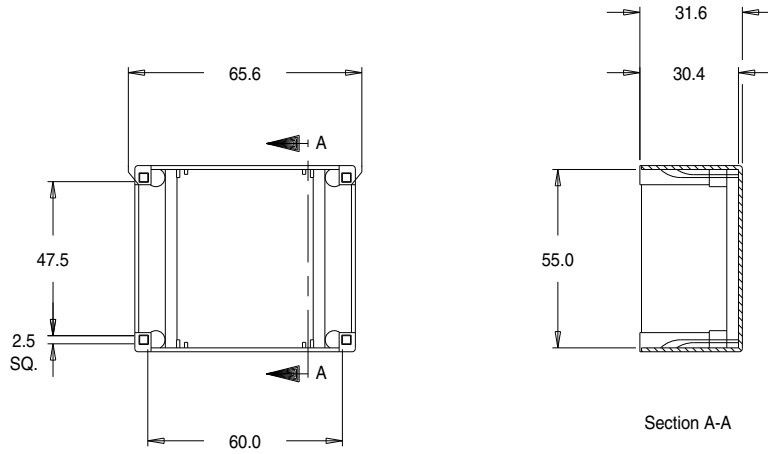

Part No. U39177  
UI39 x 17.0 'U' Range Box

Dimensions in millimetres.